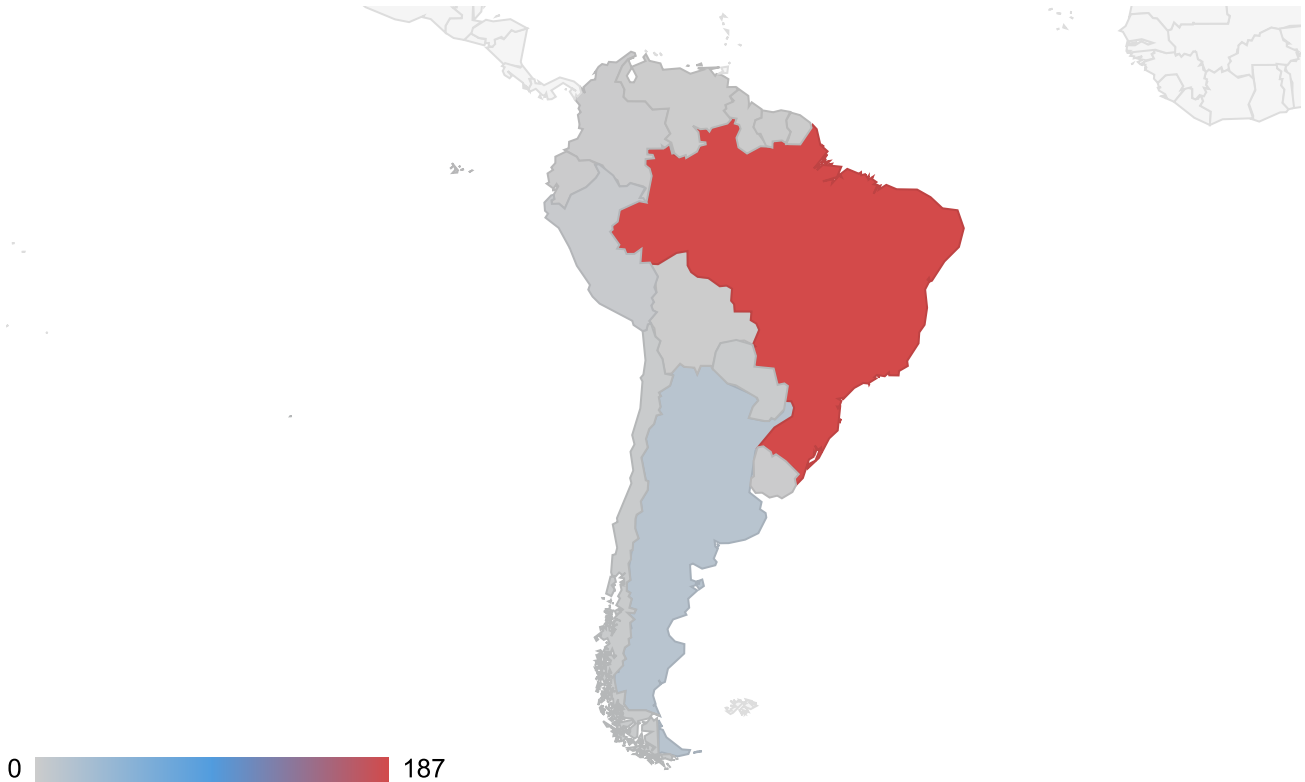

# Site: florencebike.net

## South American Countries

Date Range: 01/01/2018 to 31/12/2018

	Country	Page Views		Visits		Visitors		Hits		Bandwidth
1.	Brazil	187	83.86%	985	47.75%	931	48.04%	2,948	54.16%	218,7 MB
2.	Argentina	15	6.73%	509	24.67%	470	24.25%	967	17.77%	83,0 MB
3.	Costa Rica	10	4.48%	25	1.21%	23	1.19%	428	7.86%	22,2 MB
4.	Peru	3	1.35%	110	5.33%	101	5.21%	279	5.13%	24,9 MB
5.	Chile	2	0.90%	75	3.64%	73	3.77%	179	3.29%	12,7 MB
6.	Paraguay	2	0.90%	14	0.68%	13	0.67%	104	1.91%	3,2 MB
7.	Colombia	1	0.45%	142	6.88%	139	7.17%	209	3.84%	30,1 MB
8.	Ecuador	1	0.45%	35	1.70%	32	1.65%	72	1.32%	7,6 MB
9.	Uruguay	1	0.45%	43	2.08%	40	2.06%	107	1.97%	12,7 MB
10.	Belize	1	0.45%	3	0.15%	3	0.15%	3	0.06%	0,8 MB
11.	Nicaragua	0	0.00%	4	0.19%	4	0.21%	4	0.07%	3,5 MB
12.	Honduras	0	0.00%	11	0.53%	10	0.52%	15	0.28%	1,2 MB
13.	Venezuela	0	0.00%	49	2.38%	46	2.37%	60	1.10%	8,6 MB
14.	Panama	0	0.00%	20	0.97%	18	0.93%	21	0.39%	6,2 MB
15.	Guatemala	0	0.00%	13	0.63%	13	0.67%	16	0.29%	2,3 MB
16.	El Salvador	0	0.00%	11	0.53%	8	0.41%	14	0.26%	3,6 MB
17.	French Guiana	0	0.00%	1	0.05%	1	0.05%	1	0.02%	0,4 MB
18.	Bolivia	0	0.00%	10	0.48%	10	0.52%	13	0.24%	4,6 MB
19.	Guyana	0	0.00%	2	0.10%	2	0.10%	2	0.04%	0,1 MB
<b>Total</b>		<b>223</b>		<b>2,063</b>		<b>1,938</b>		<b>5,443</b>		<b>446,3 MB</b>

	Country	Page Views		Visits		Visitors		Hits		Bandwidth
20.	Suriname	0	0.00%	1	0.05%	1	0.05%	1	0.02%	0,1 MB
<b>Total</b>		<b>223</b>		<b>2.063</b>		<b>1.938</b>		<b>5.443</b>		<b>446,3 MB</b>