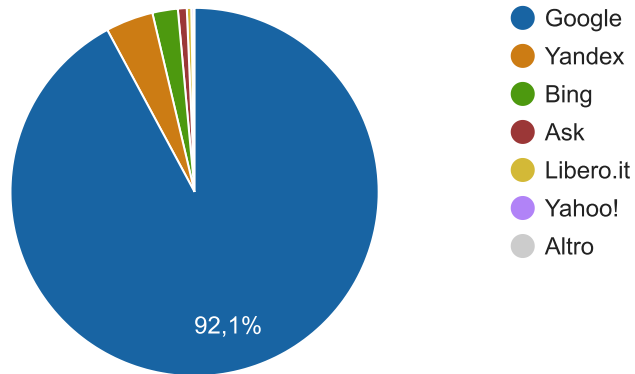

Site: florencebike.net

Search Engine Breakdown

Date Range: 01/01/2018 to 31/12/2018

Search Engine		Visits
1.	Google	949 92.14%
2.	Yandex	43 4.17%
3.	Bing	23 2.23%
4.	Ask	8 0.78%
5.	Libero.it	4 0.39%
6.	Yahoo!	2 0.19%
7.	AOL	1 0.10%
8.	Virgilio.it	0 0.00%
9.	Snap	0 0.00%
10.	GoTo	0 0.00%
Total		1.030