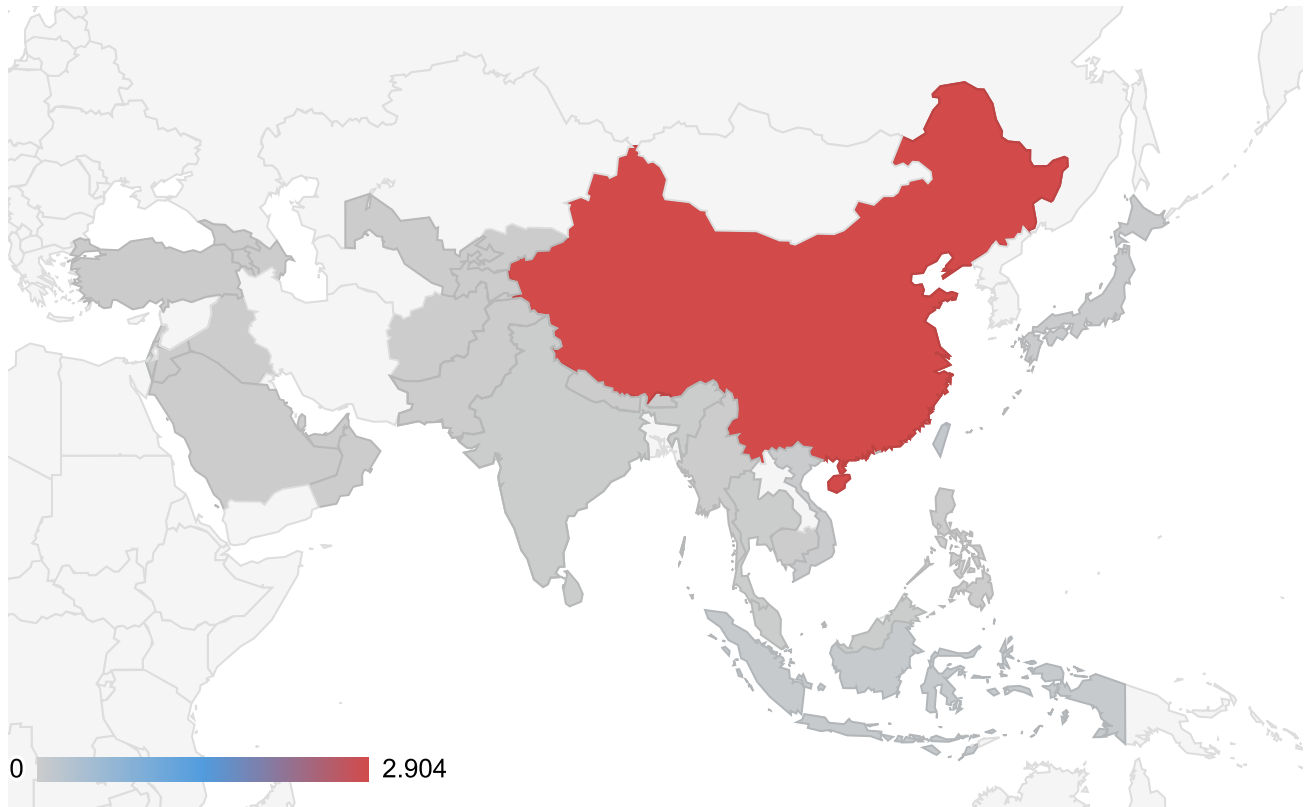

Site: florencebike.net

Asian Countries

Date Range: 01/01/2018 to 31/12/2018

	Country	Page Views	Visits	Visitors	Hits	Bandwidth
1.	China	2.904 72.33%	1.676 31.54%	287 8.05%	5.230 33.71%	192,8 MB
2.	Russian Federation	762 18.98%	936 17.61%	763 21.40%	3.667 23.64%	303,6 MB
3.	Taiwan	106 2.64%	94 1.77%	93 2.61%	437 2.82%	32,2 MB
4.	Indonesia	71 1.77%	154 2.90%	147 4.12%	477 3.07%	32,6 MB
5.	Korea, Republic of	23 0.57%	128 2.41%	116 3.25%	300 1.93%	23,8 MB
6.	Vietnam	22 0.55%	54 1.02%	39 1.09%	118 0.76%	9,5 MB
7.	Hong Kong	20 0.50%	83 1.56%	77 2.16%	241 1.55%	48,4 MB
8.	Japan	18 0.45%	281 5.29%	262 7.35%	410 2.64%	70,4 MB
9.	Turkey	17 0.42%	504 9.48%	477 13.38%	1.278 8.24%	102,3 MB
10.	India	13 0.32%	325 6.12%	309 8.67%	627 4.04%	69,5 MB
11.	Israel	12 0.30%	222 4.18%	201 5.64%	711 4.58%	67,4 MB
12.	Malaysia	10 0.25%	89 1.67%	84 2.36%	494 3.18%	39,3 MB
13.	Thailand	6 0.15%	75 1.41%	72 2.02%	176 1.13%	16,9 MB
14.	Sri Lanka	6 0.15%	49 0.92%	43 1.21%	163 1.05%	17,0 MB
15.	Philippines	5 0.12%	86 1.62%	83 2.33%	181 1.17%	20,3 MB
16.	Pakistan	4 0.10%	22 0.41%	22 0.62%	24 0.15%	5,9 MB
17.	Iran, Islamic Republic of	3 0.07%	32 0.60%	29 0.81%	81 0.52%	17,6 MB
18.	Lebanon	2 0.05%	54 1.02%	40 1.12%	83 0.53%	8,0 MB
19.	Singapore	2 0.05%	46 0.87%	44 1.23%	67 0.43%	9,1 MB
Total		4.015	5.314	3.565	15.515	1.182,7 MB