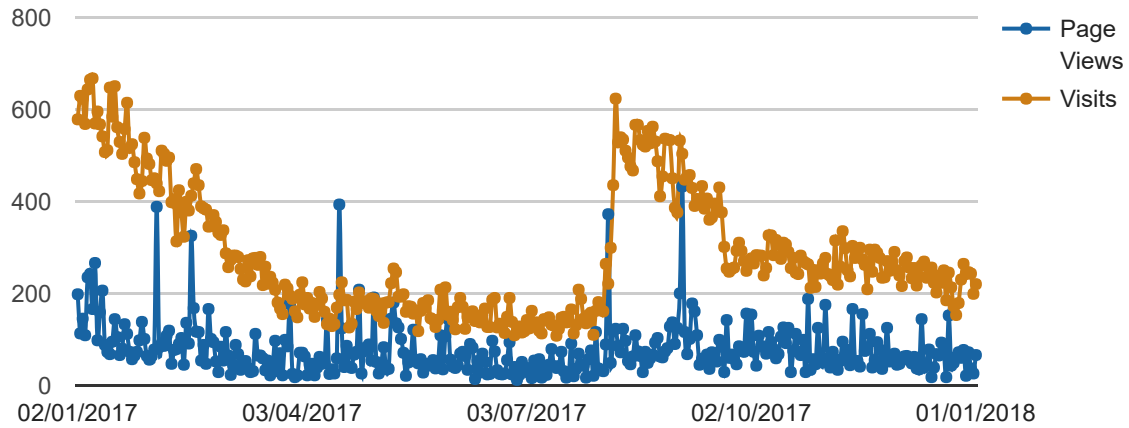

## Traffic Trend by Day

Date Range: 02/01/2017 to 01/01/2018

Date	Page Views		Visits		Hits		Bandwidth
02/01/2017	199	0.70%	579	0.55%	2.873	0.59%	476,7 MB
03/01/2017	114	0.40%	630	0.60%	2.918	0.60%	556,7 MB
04/01/2017	146	0.51%	624	0.60%	3.020	0.62%	470,8 MB
05/01/2017	110	0.38%	569	0.55%	2.450	0.51%	488,1 MB
06/01/2017	236	0.83%	644	0.62%	5.073	1.05%	538,5 MB
07/01/2017	243	0.85%	665	0.64%	4.484	0.93%	530,5 MB
08/01/2017	167	0.58%	668	0.64%	2.966	0.61%	616,1 MB
09/01/2017	267	0.93%	570	0.55%	3.845	0.79%	492,6 MB
10/01/2017	99	0.35%	596	0.57%	1.904	0.39%	474,0 MB
11/01/2017	160	0.56%	568	0.54%	1.918	0.40%	492,7 MB
12/01/2017	207	0.72%	542	0.52%	2.604	0.54%	494,2 MB
13/01/2017	89	0.31%	508	0.49%	2.149	0.44%	406,7 MB
14/01/2017	74	0.26%	512	0.49%	2.350	0.49%	447,4 MB
15/01/2017	69	0.24%	648	0.62%	2.944	0.61%	552,1 MB
16/01/2017	96	0.34%	585	0.56%	2.632	0.54%	496,6 MB
17/01/2017	145	0.51%	651	0.62%	2.817	0.58%	501,7 MB
18/01/2017	106	0.37%	562	0.54%	2.631	0.54%	491,2 MB
19/01/2017	67	0.23%	530	0.51%	2.058	0.42%	411,1 MB
20/01/2017	81	0.28%	504	0.48%	2.368	0.49%	436,2 MB
21/01/2017	134	0.47%	558	0.53%	2.324	0.48%	468,4 MB
22/01/2017	113	0.40%	615	0.59%	2.861	0.59%	486,6 MB
23/01/2017	74	0.26%	517	0.50%	2.127	0.44%	354,6 MB
24/01/2017	58	0.20%	525	0.50%	2.329	0.48%	452,5 MB
<b>Total</b>	<b>28.602</b>		<b>104.335</b>		<b>484.526</b>		<b>72.061,4 MB</b>