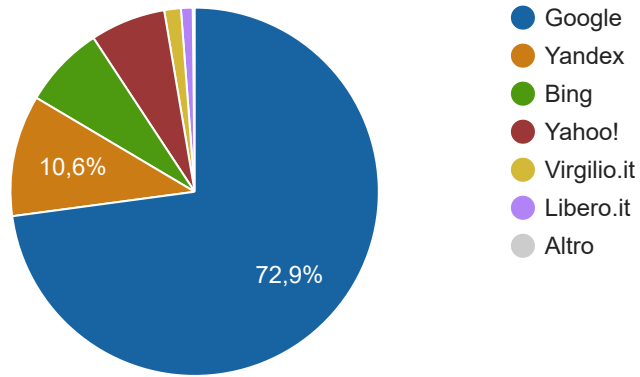

## Search Engine Breakdown

Date Range: 02/01/2017 to 01/01/2018

Search Engine		Visits
1.	Google	849 72.88%
2.	Yandex	124 10.64%
3.	Bing	84 7.21%
4.	Yahoo!	77 6.61%
5.	Virgilio.it	17 1.46%
6.	Libero.it	12 1.03%
7.	Ask	1 0.09%
8.	Mail.ru	1 0.09%
9.	AOL	0 0.00%
10.	Dogpile	0 0.00%
<b>Total</b>		<b>1.165</b>